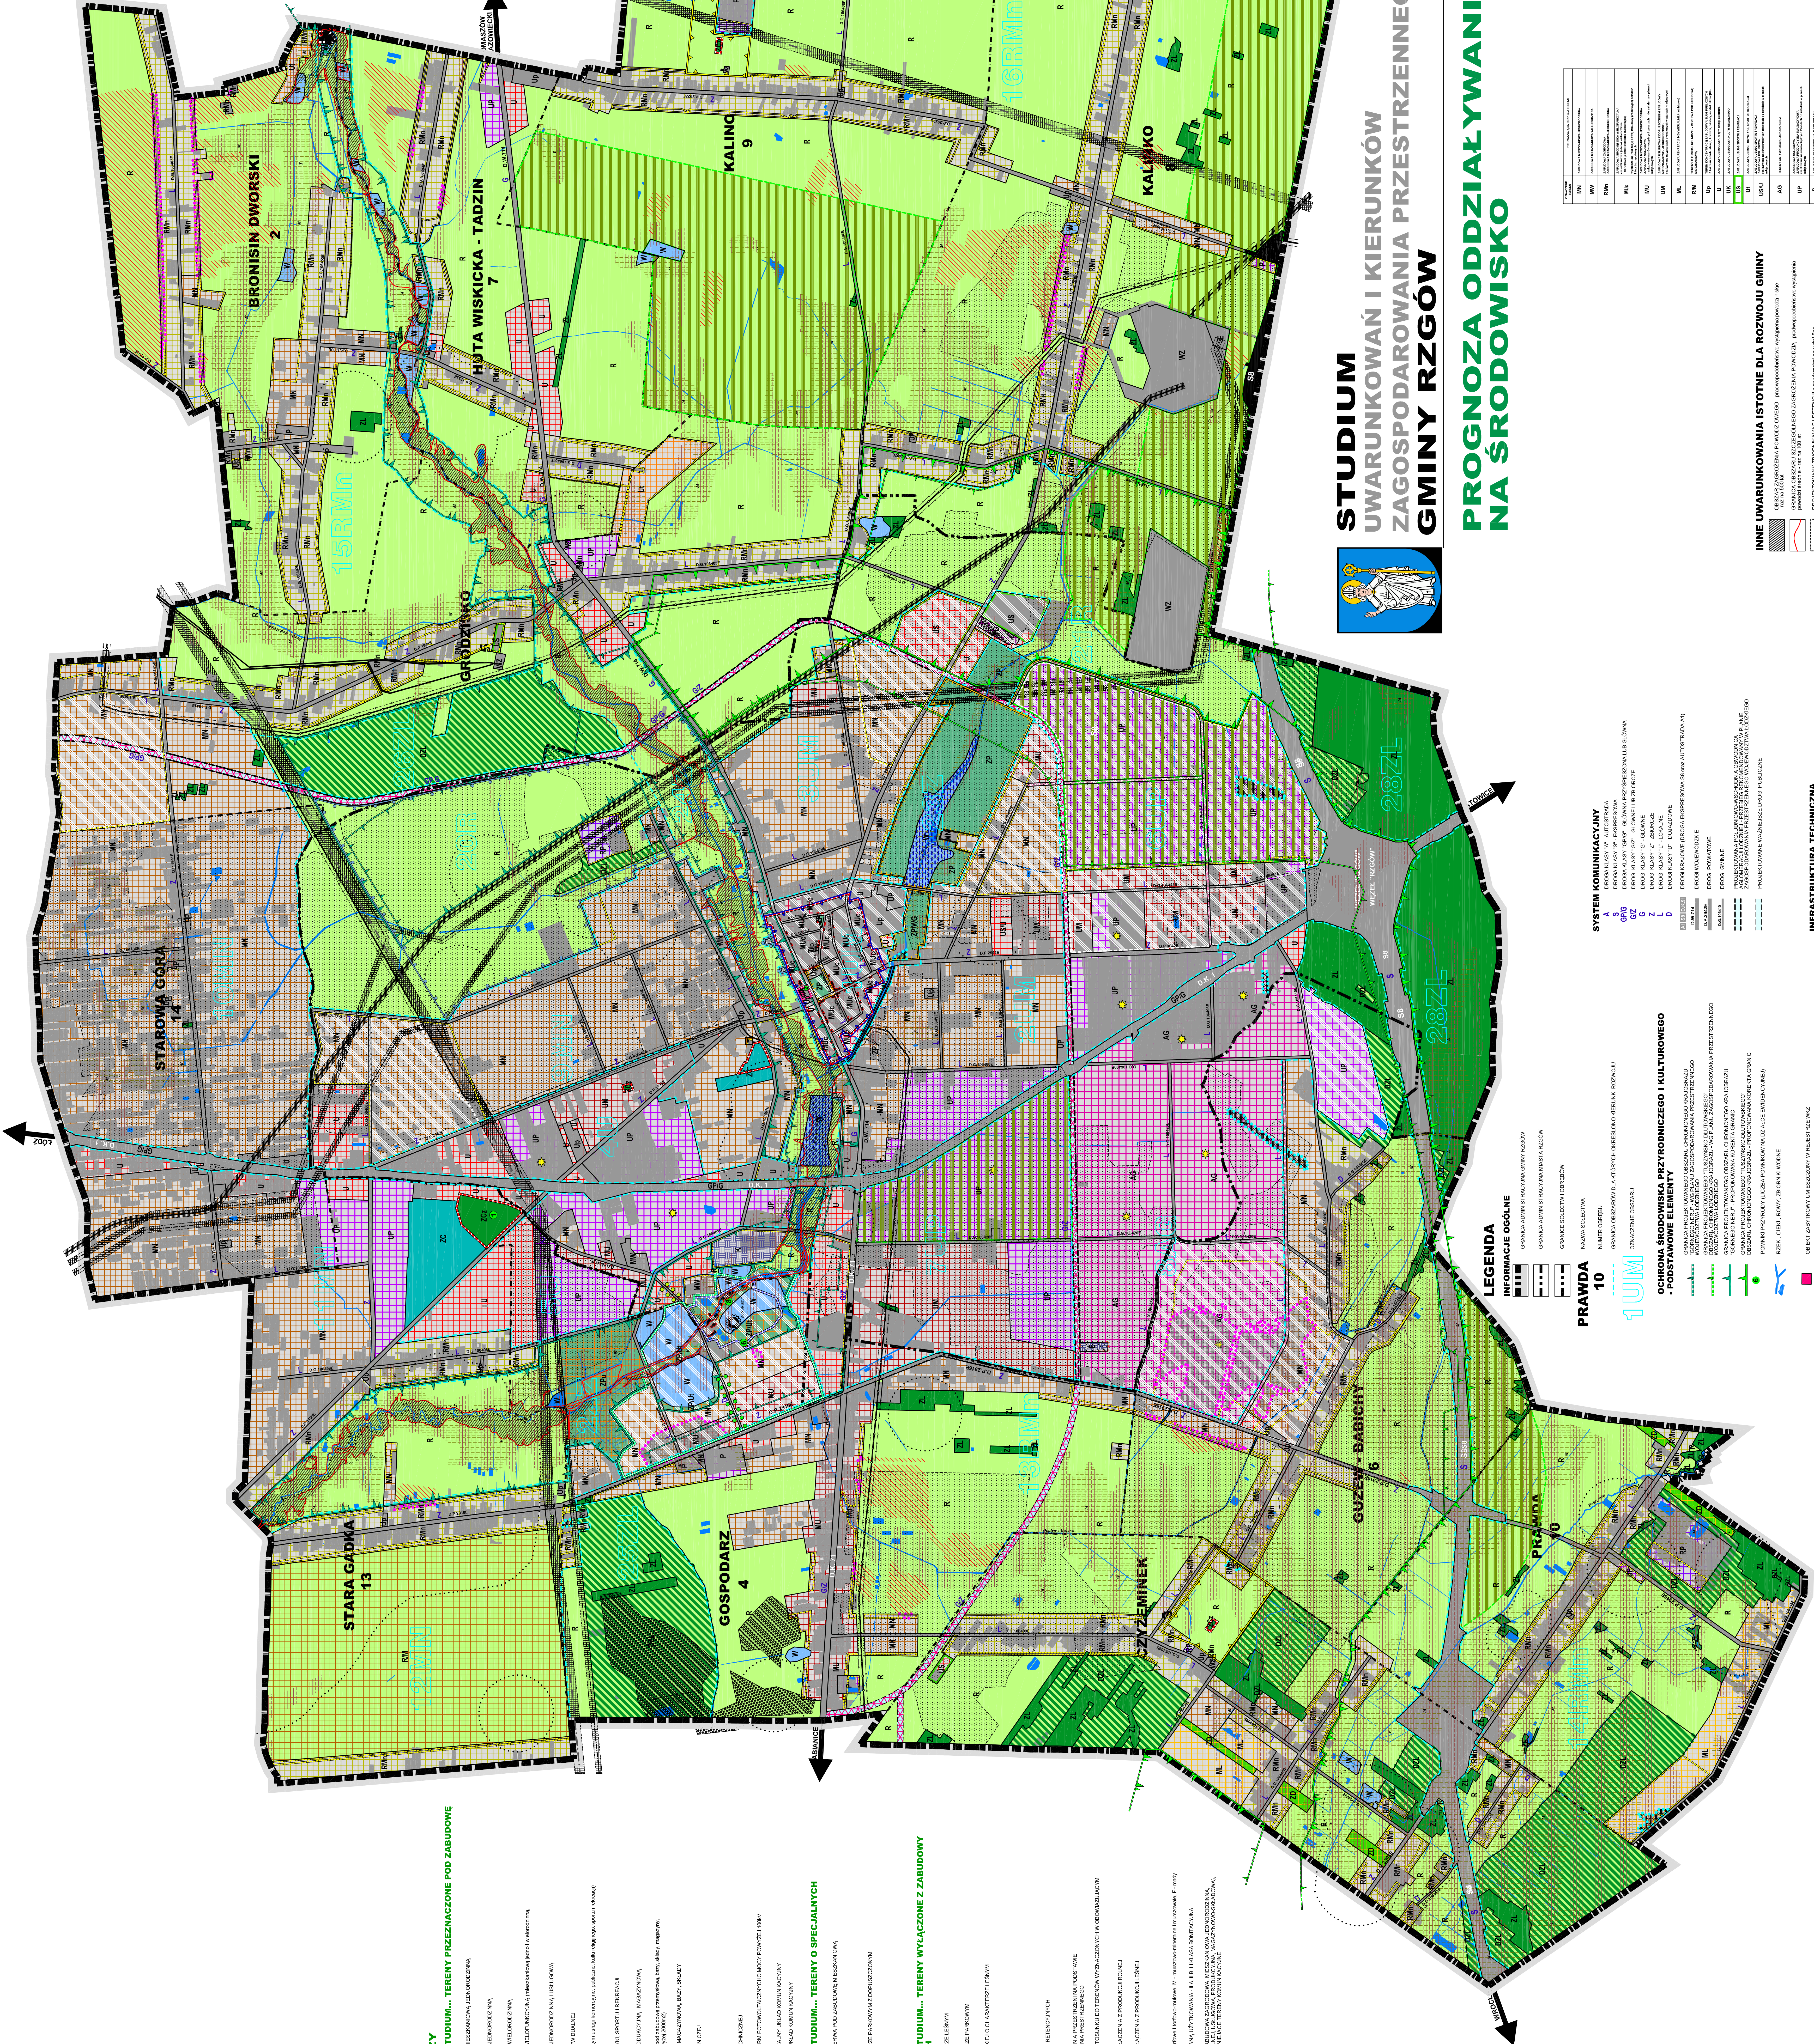

Table with 2 columns: Symbol, Nazwa obszaru. Lists various land use symbols and their corresponding area names.

STUDIUM UWARUNKOWAŃ I KIERUNKÓW ZAGOSPODAROWANIA PRZESTRZENNEGO GMINY RZGÓW

PROGNOZA ODDZIAŁYWANIA NA ŚRODOWISKO

Table with 2 columns: Symbol, Nazwa. Lists various environmental impact symbols and their corresponding area names.

Table with 2 columns: Symbol, Nazwa. Lists various urban planning symbols and their corresponding area names.

Table with 2 columns: Symbol, Nazwa. Lists various infrastructure symbols and their corresponding area names.

Table with 2 columns: Symbol, Nazwa. Lists various technical infrastructure symbols and their corresponding area names.

Table with 2 columns: Symbol, Nazwa. Lists various special land use symbols and their corresponding area names.

WPROWADZANE W PROJEKTCIE STUDIUM... TERENY WYŁĄCZONE Z ZABUDOWY

Table with 2 columns: Symbol, Nazwa. Lists various exclusion land use symbols and their corresponding area names.