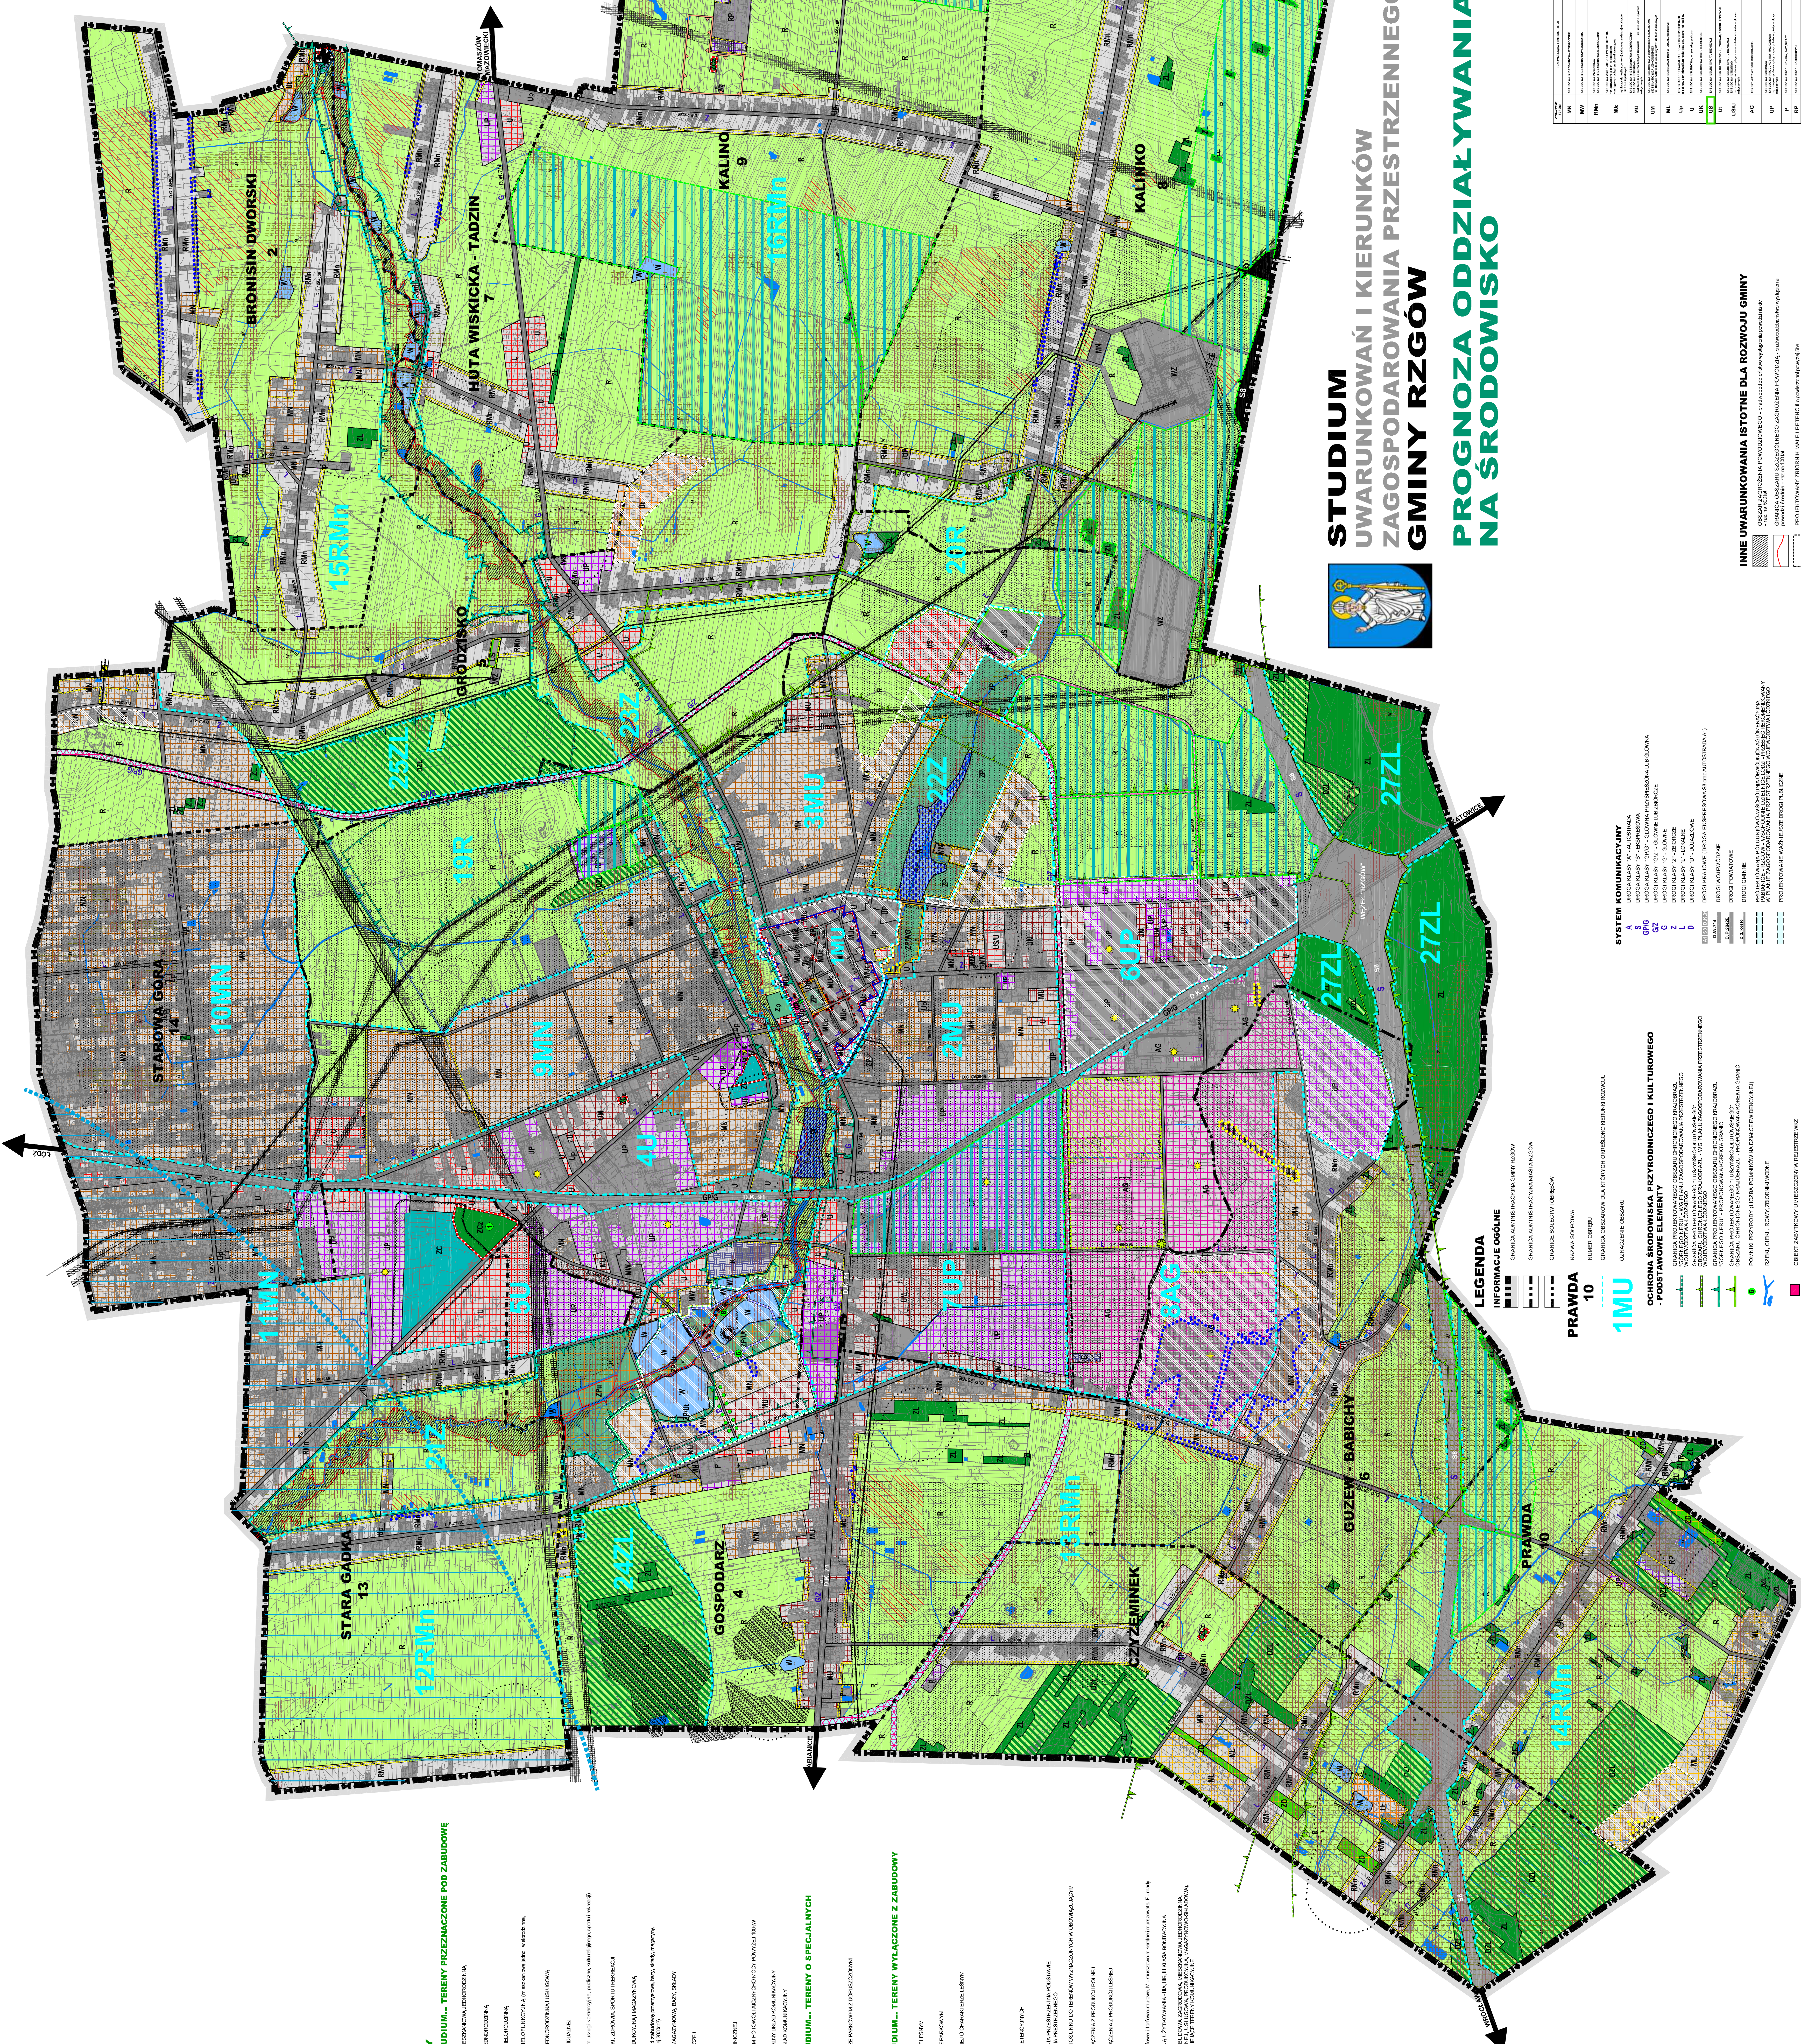

Table with 2 columns: symbol and symbol description, listing various planning symbols and their meanings.

LEGENDA DO PROGNOZY WPROWADZANE W PROJEKCE STUDIUM... - TERYNY PRZEZNACZONE POD ZABUDOWE. Legend for the forecast, detailing various planning symbols and their descriptions.

LEGENDA DO PROGNOZY WPROWADZANE W PROJEKCE STUDIUM... - TERYNY WYŁĄCZONE Z ZABUDOWY. Legend for the forecast, detailing various planning symbols and their descriptions.

LEGENDA DO PROGNOZY WPROWADZANE W PROJEKCE STUDIUM... - SYSTEM TERENÓW OTWARTYCH. Legend for the forecast, detailing various planning symbols and their descriptions.

LEGENDA DO PROGNOZY WPROWADZANE W PROJEKCE STUDIUM... - TERYNY O SPECJALNYCH WYMAGANIACH STUDIUM. Legend for the forecast, detailing various planning symbols and their descriptions.

STUDIUM UWARUNKOWAŃ I KIERUNKÓW ZAGOSPODAROWANIA PRZESTRZENNEGO GMINY RZGÓW

PROGNOZA ODDZIAŁYWANIA NA ŚRODOWISKO

Table with 2 columns: symbol and symbol description, detailing various planning symbols and their meanings.

Table with 2 columns: symbol and symbol description, detailing various planning symbols and their meanings.